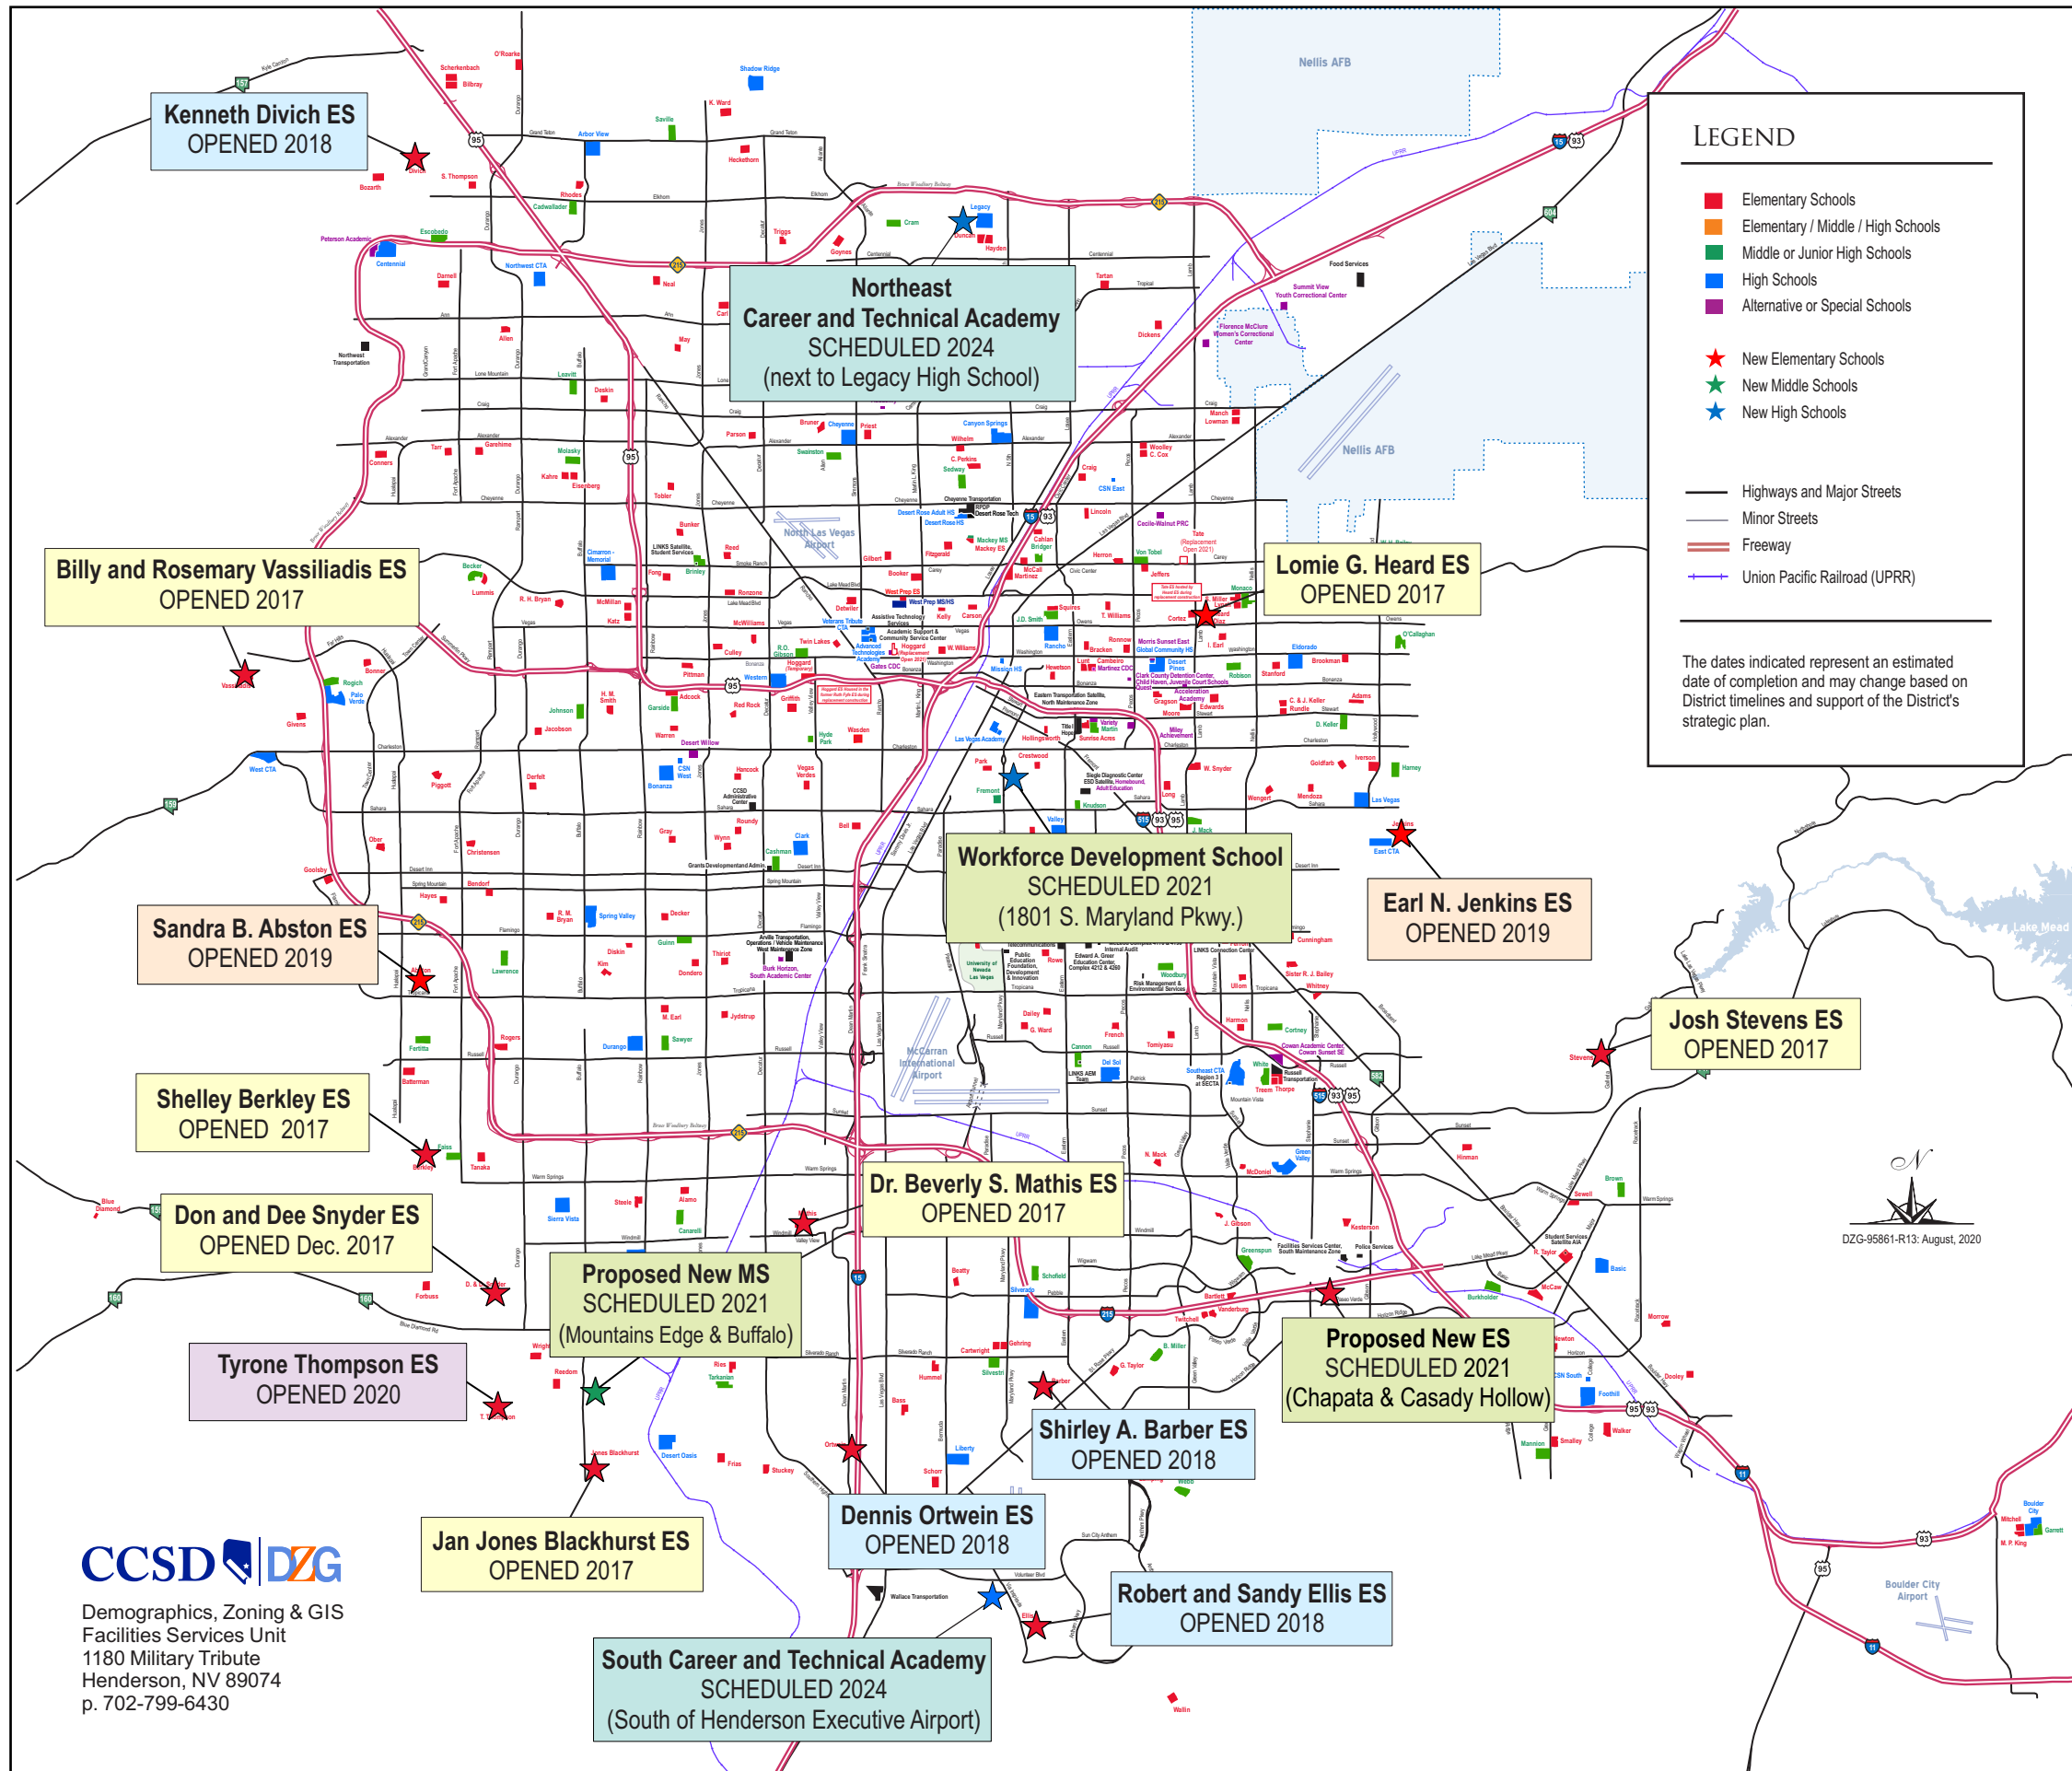

# NEW SCHOOL SCHEDULE 2015 CAPITAL IMPROVEMENT PROGRAM CLARK COUNTY SCHOOL DISTRICT

## NEW SCHOOLS OPENED IN 2018

- Shirley A. Barber ES**  
2002 Dave Street, Las Vegas, NV 89183
- Kenneth Divich ES**  
9851 Donald Nelson Ave., Las Vegas, NV 89149
- Robert and Sandy Ellis ES**  
3200 Artella Ave., Henderson, NV 89044
- Dennis Ortwein ES**  
10926 Dean Martin Dr., Las Vegas, NV 89141

## NEW SCHOOLS OPENED IN 2020

- Tyrone Thompson ES**  
10250 S. El Capitan Way, Las Vegas, NV 89178

## NEW SCHOOL SCHEDULED TO OPEN IN 2024

- Northeast Career and Technical Academy**  
(next to Legacy High School)
- South Career and Technical Academy**  
(South of Henderson Executive Airport)

**CCSD | DZG**  
Demographics, Zoning & GIS  
Facilities Services Unit  
1180 Military Tribute  
Henderson, NV 89074  
p. 702-799-6430