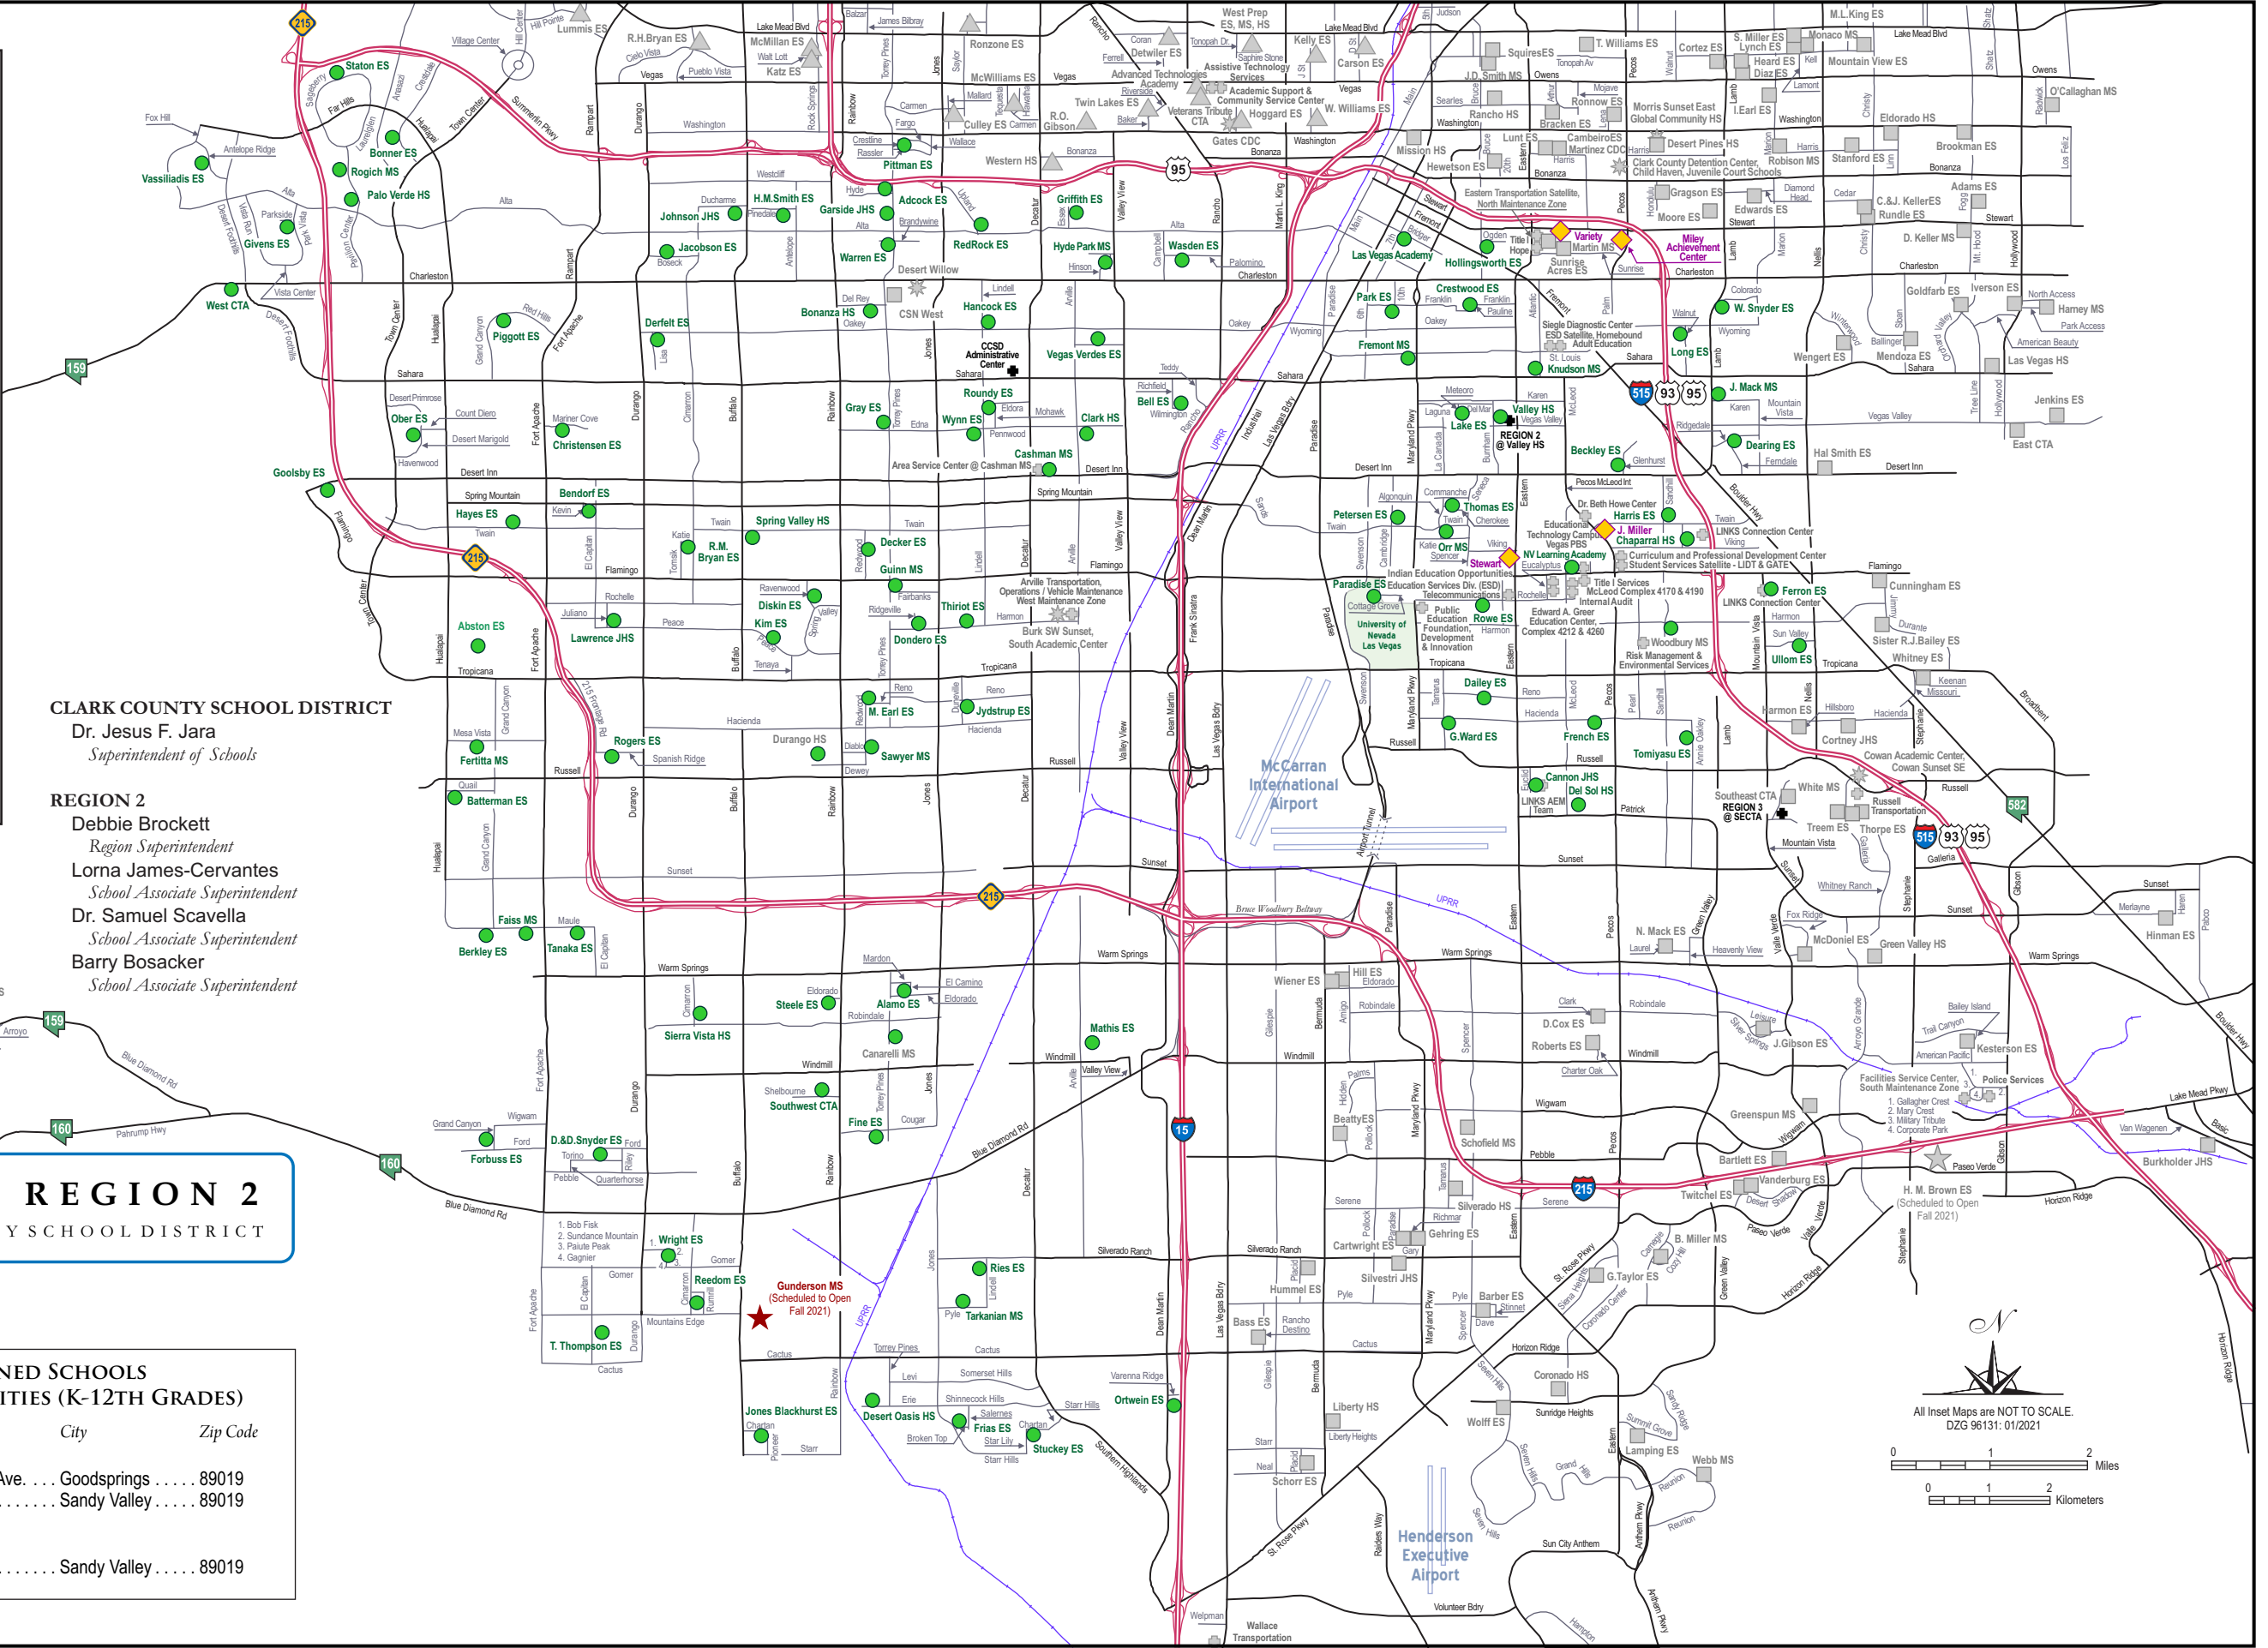

LEGEND

- ▲ Region 1
- Region 2
- Region 3
- ◆ Student Services Division (SSD)
- ★ School With No Region Assigned
- Offices and Facilities
- ★ New School to be Opened in Future

- Highways and Major Streets
- Minor Streets
- Freeway
- Union Pacific Railroad (UPRR)

Demographics, Zoning and GIS

1180 Military Tribute Place
Henderson, NV 89074
p. 702-799-6430

dzc.ccsd.net

*Region Information Subject to Change

CLARK COUNTY SCHOOL DISTRICT
Dr. Jesus F. Jara
Superintendent of Schools

- REGION 2**
- Debbie Brockett
Region Superintendent
 - Lorna James-Cervantes
School Associate Superintendent
 - Dr. Samuel Scavella
School Associate Superintendent
 - Barry Bosacker
School Associate Superintendent

2020-21 REGION 2

CLARK COUNTY SCHOOL DISTRICT

REGION 2 ASSIGNED SCHOOLS FOR OUTLYING COMMUNITIES (K-12TH GRADES)

School	Address	City	Zip Code
Elementary Schools			
Goodsprings	385 W. San Pedro Ave.	Goodsprings	89019
Sandy Valley	1420 E. Pearl Ave.	Sandy Valley	89019
Middle / Junior High and High Schools			
Sandy Valley	1420 E. Pearl Ave.	Sandy Valley	89019