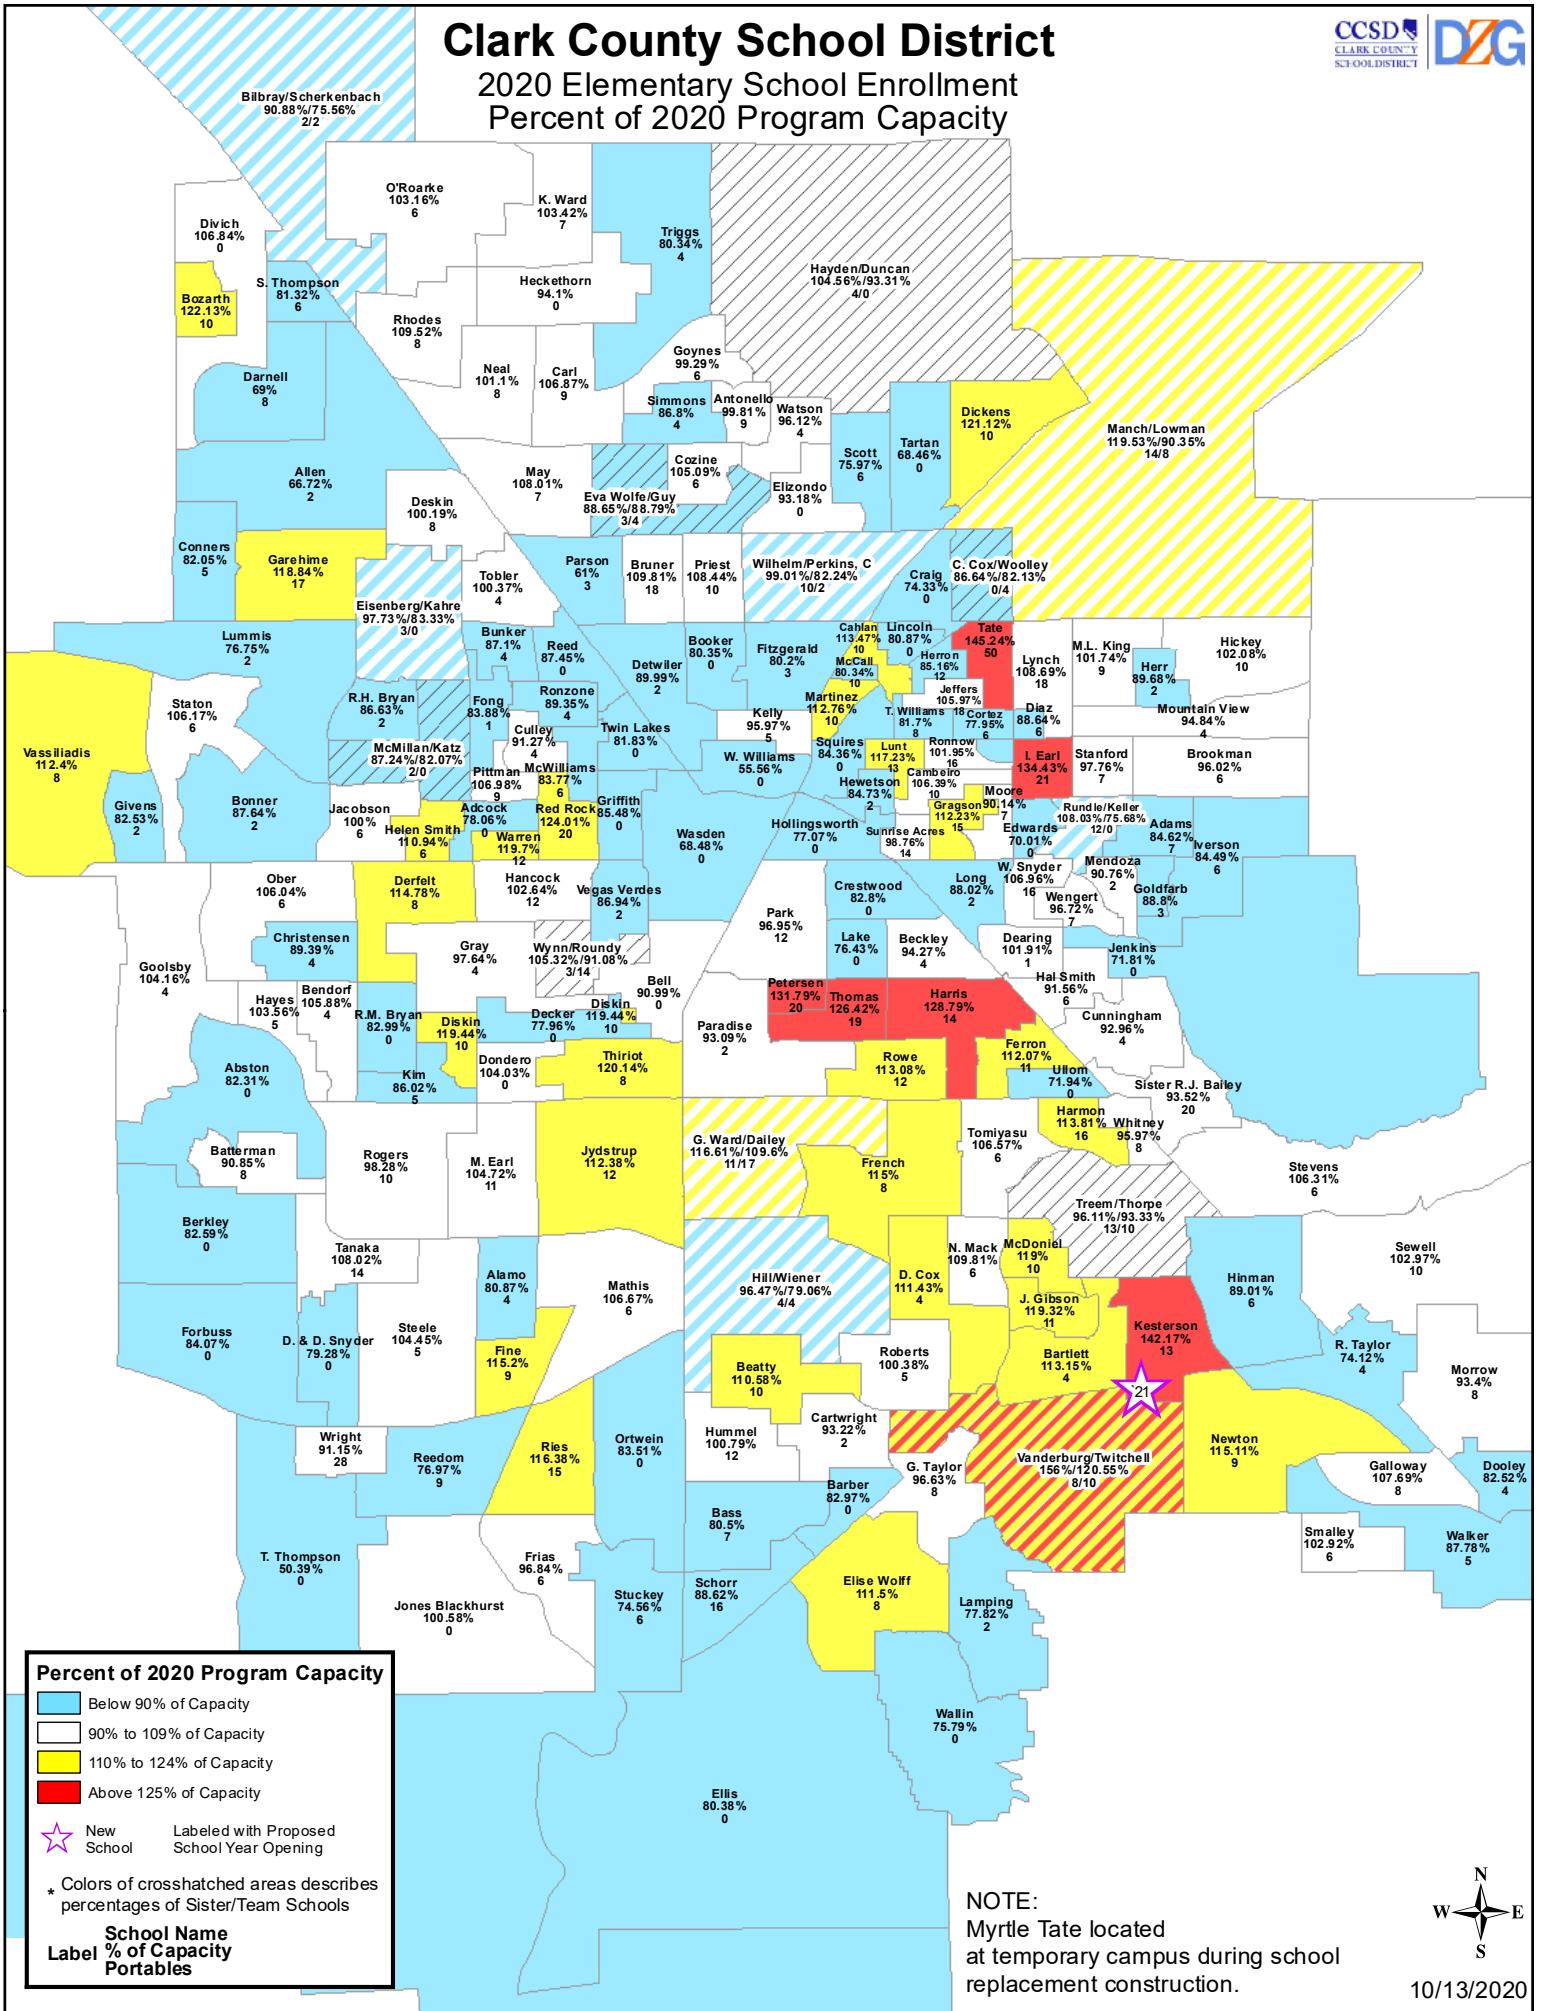

Clark County School District

2020 Elementary School Enrollment Percent of 2020 Program Capacity

NOTE: Myrtle Tate located at temporary campus during school replacement construction.