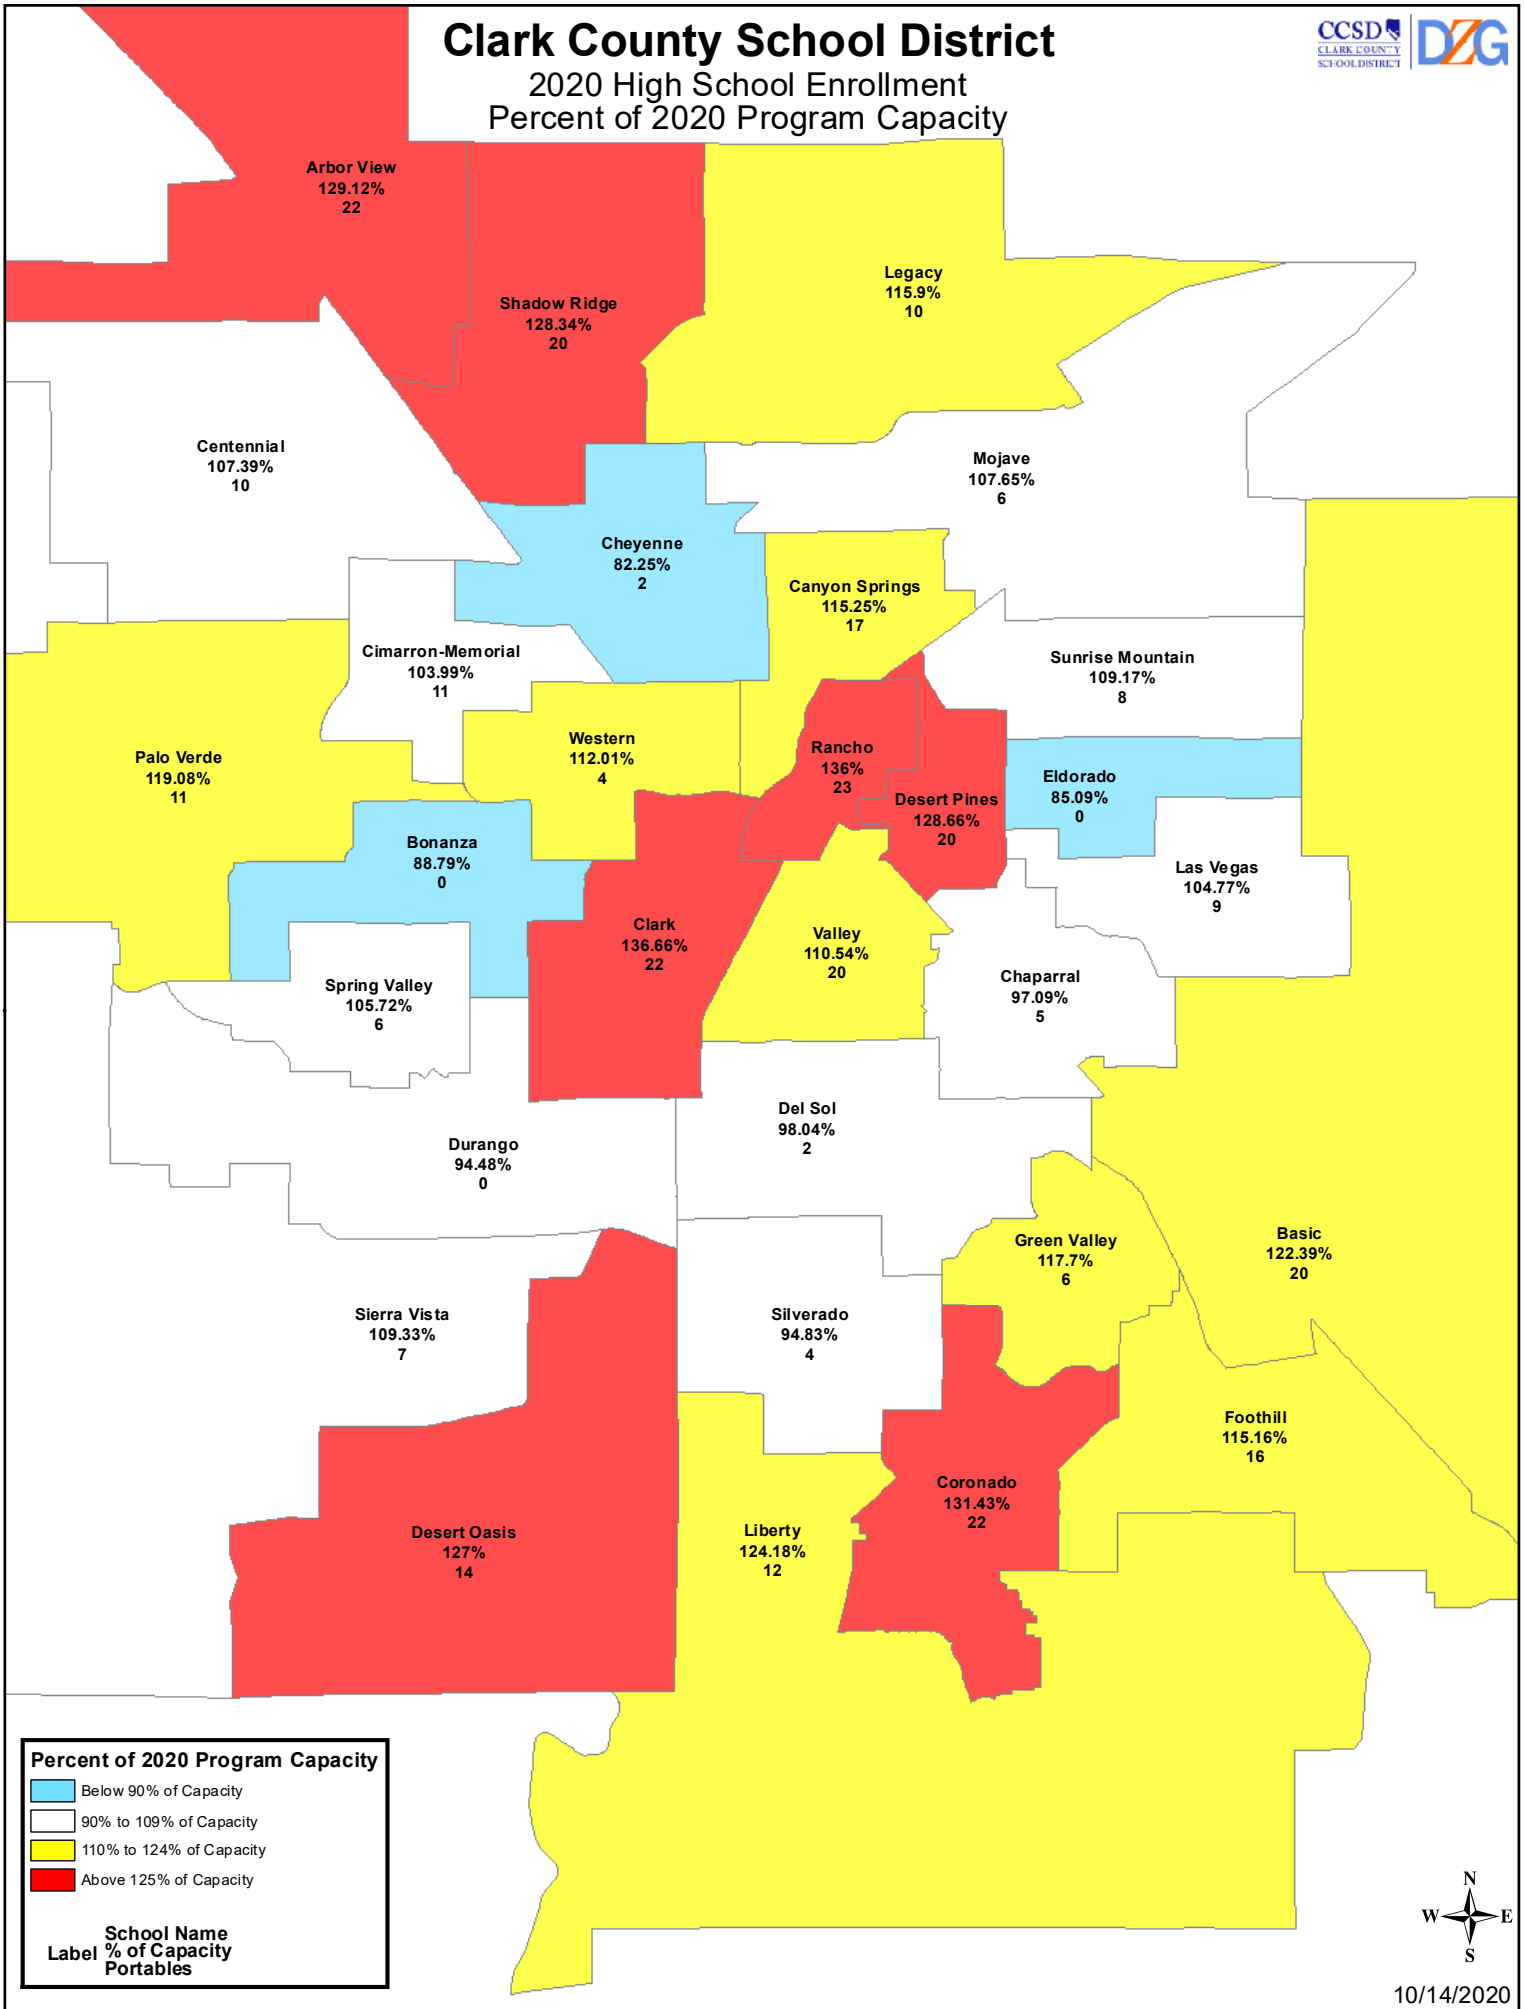

Clark County School District

2020 High School Enrollment Percent of 2020 Program Capacity

Percent of 2020 Program Capacity

- Below 90% of Capacity
- 90% to 109% of Capacity
- 110% to 124% of Capacity
- Above 125% of Capacity

School Name
Label % of Capacity Portables