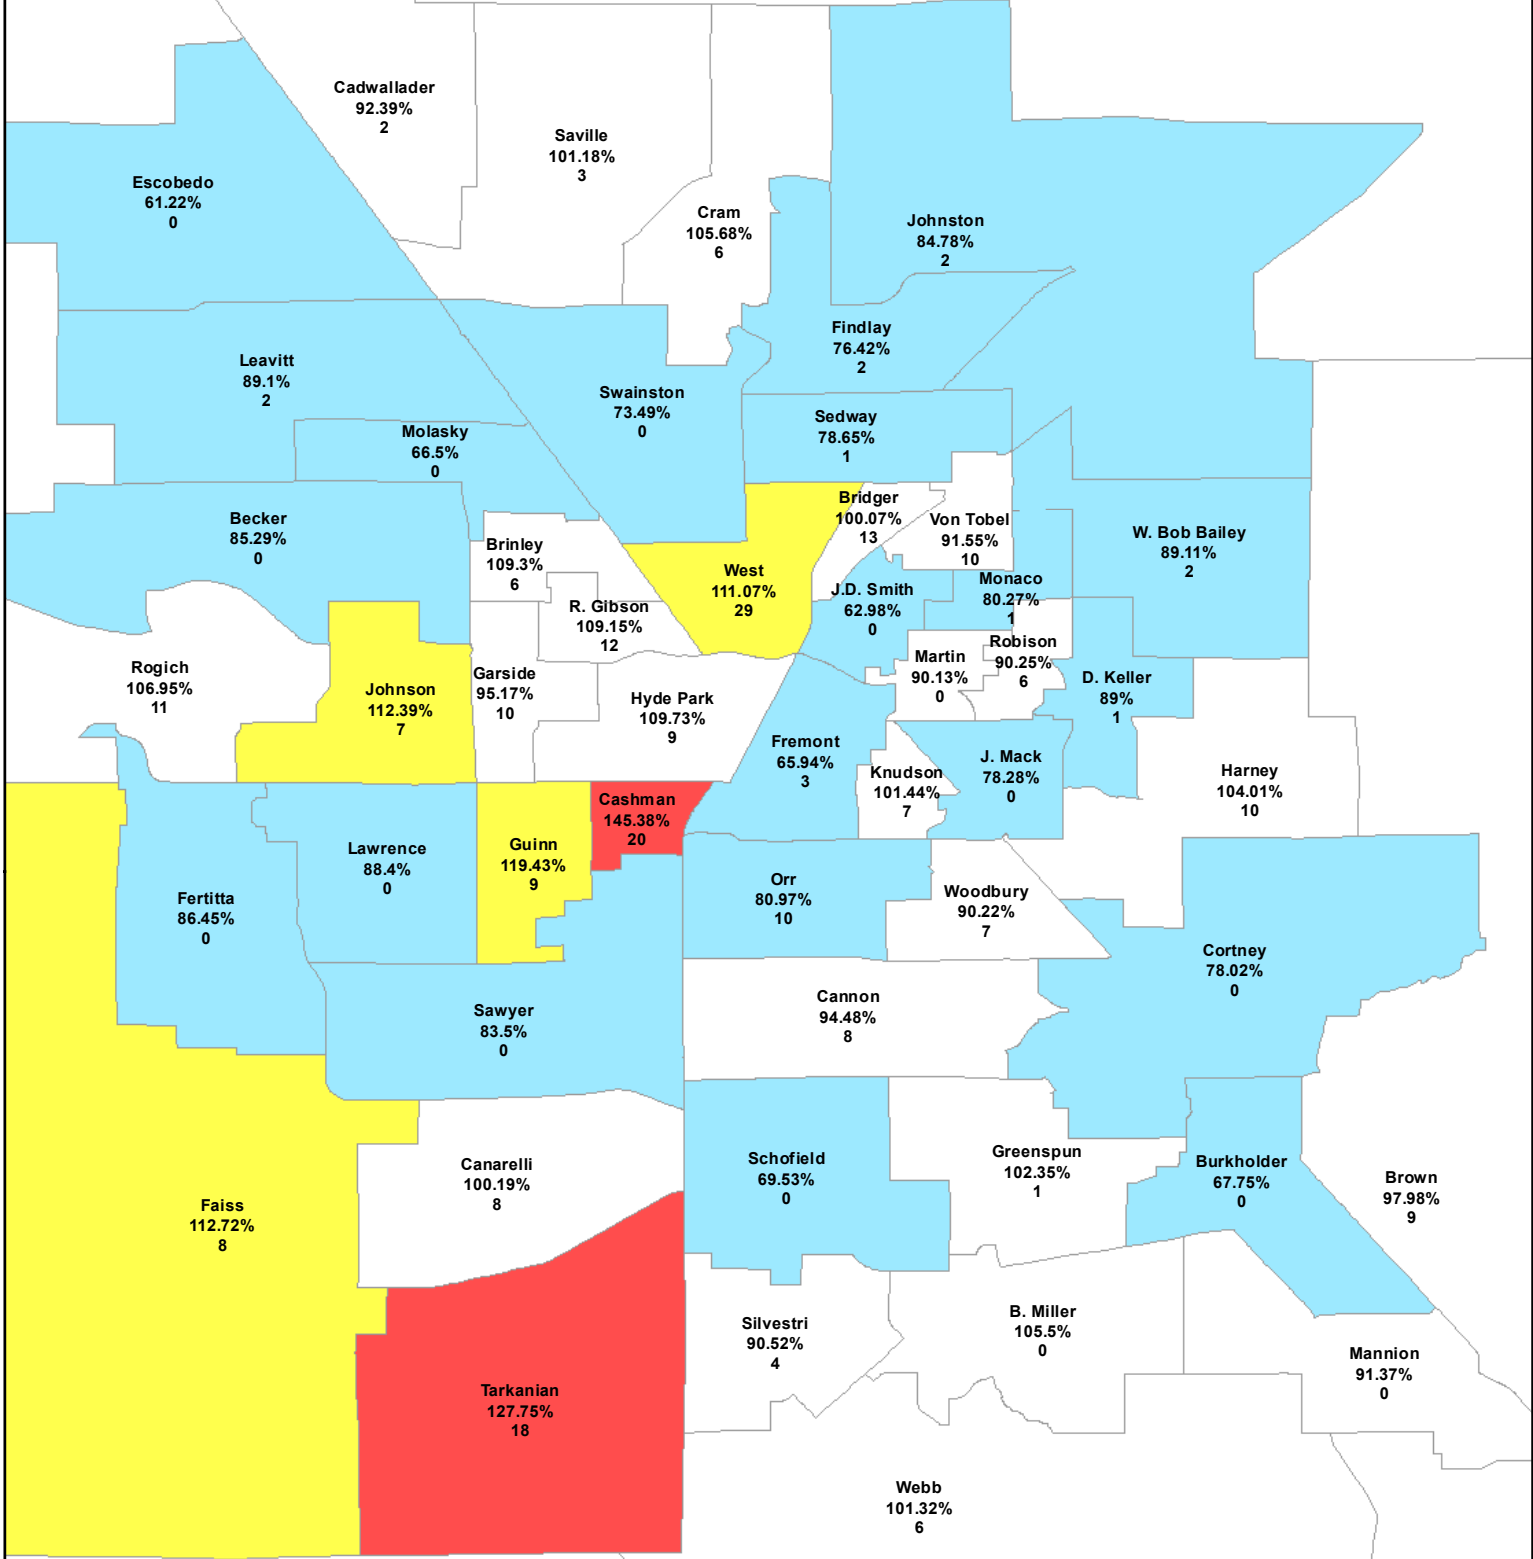

Clark County School District

2020 Middle School Enrollment Percent of 2020 Program Capacity

Percent of 2020 Program Capacity

- Below 90% of Capacity
- 90% to 109% of Capacity
- 110% to 124% of Capacity
- Above 125% of Capacity

School Name
Label % of Capacity Portables